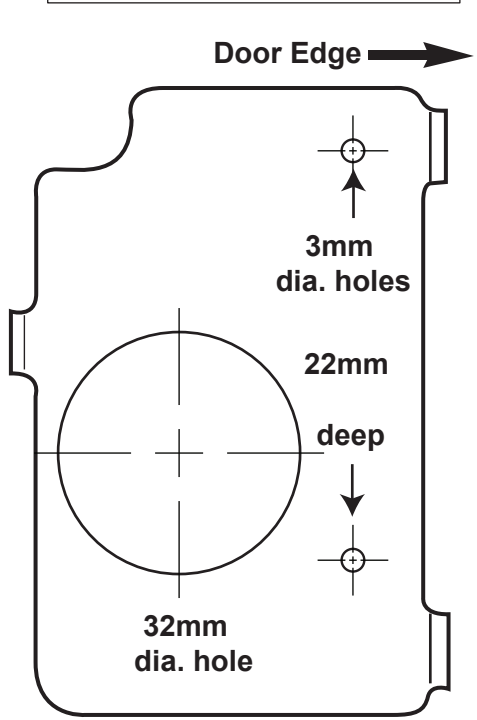

**DRILL TEMPLATE  
(P2)-BLUE**

**IMPORTANT: USE THIS SIDE  
OF THE TEMPLATE FOR DOORS  
HINGED ON THE LEFT WHEN  
VIEWED FROM THE INSIDE.**

ISSUE 01-2012

**DRILL TEMPLATE  
(P2)-BLUE**

**IMPORTANT: USE THIS SIDE  
OF THE TEMPLATE FOR DOORS  
HINGED ON THE RIGHT WHEN  
VIEWED FROM THE INSIDE.**