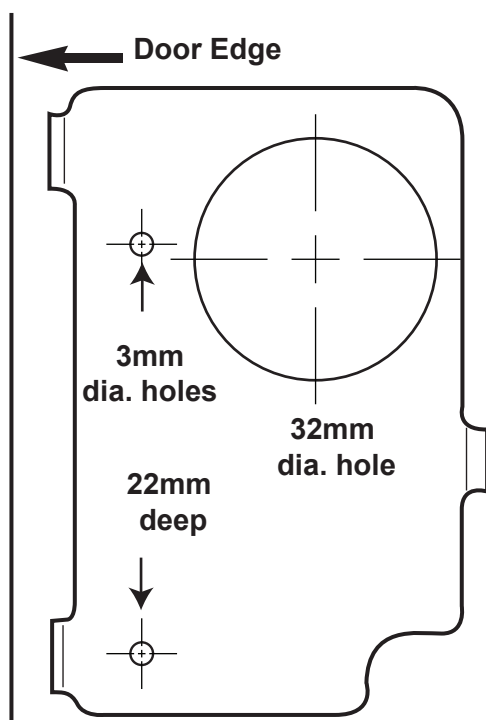

**DRILL TEMPLATE  
(P2)-BLUE**

**IMPORTANT: USE THIS SIDE  
OF THE TEMPLATE FOR DOORS  
HINGED ON THE LEFT WHEN  
VIEWED FROM THE INSIDE.**

ISSUE 01-2012

**DRILL TEMPLATE  
(P2)-BLUE**

**IMPORTANT: USE THIS SIDE  
OF THE TEMPLATE FOR DOORS  
HINGED ON THE RIGHT WHEN  
VIEWED FROM THE INSIDE.**