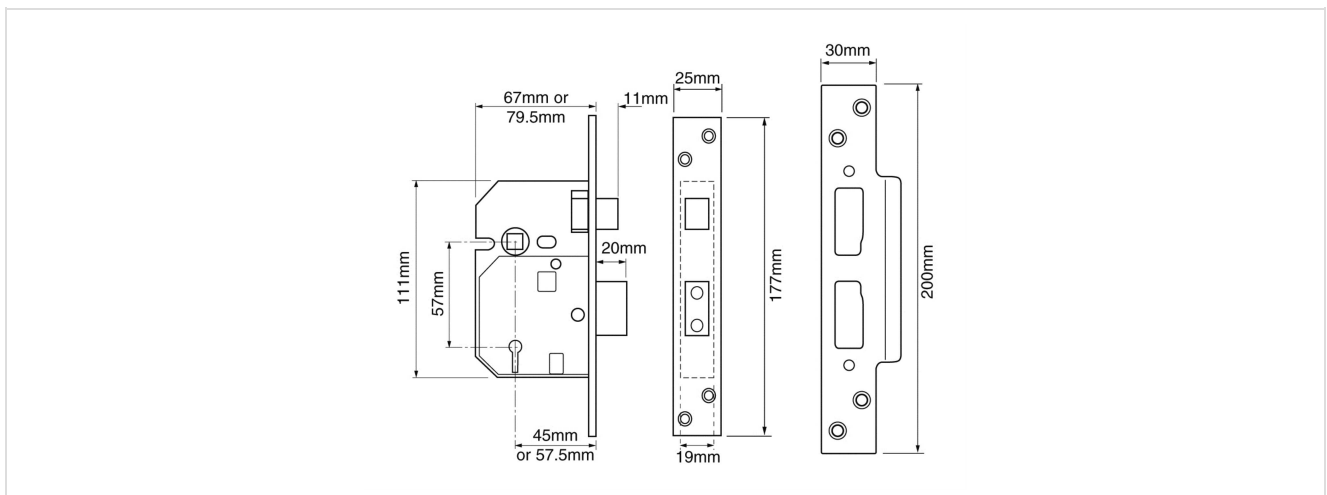

Technical Design: